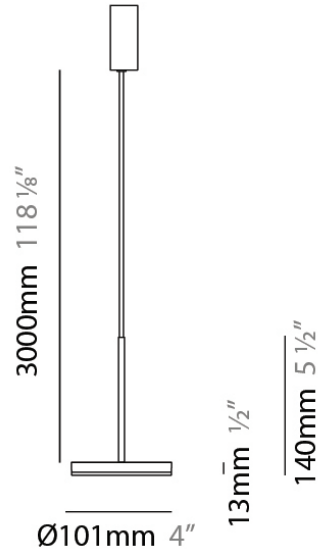

BELLA SUSPENSION

D81667R9-BRZ

PROJECT _____

TYPE _____

NOTES _____

QUANTITY _____

DATE _____

GENERAL

Series: Bella
Brand: Panzeri
Division: Design
Mounting Type: Suspension
Mounting Location: Ceiling
Subcategory: Pendant

PHYSICAL

Shape: Round
Diameter (mm): 101
Diameter (in): 4
Height (mm): 13
Height (in): 1/2
Max. Overall Height (mm): 3013
Max. Overall Height (in): 118 ⁵/₈
Light Distribution: Direct
Weight (kg): 0.54501
Weight (lbs): 1.2
Diffuser: Opal - Acrylic
Fixture Material: Aluminum Die Cast
Cable Details: 3000mm / 118 1/8" Cable

ELECTRICAL

Lamp Type: LED
Input Wattage (W): 6.5
Total Output Wattage (W): 4.5
Dimming: Non-Dimmable
Driver Included: Yes
Driver Location: Integrated
Driver Type: Constant Voltage - Universal
Driver Class: Class 2
Input Voltage (V): 120 - 277

LED

Color Temperature (°K): 2700
Max. Delivered Lumen (lm): 388
Nominal Lumen (lm): 460
CRI: >90 CRI
Lamp Life (hrs): 50000

OPTICAL

RATINGS AND CERTIFICATIONS

Certified By: CSA Certified to UL and CSA Standards
IP rating: IP40