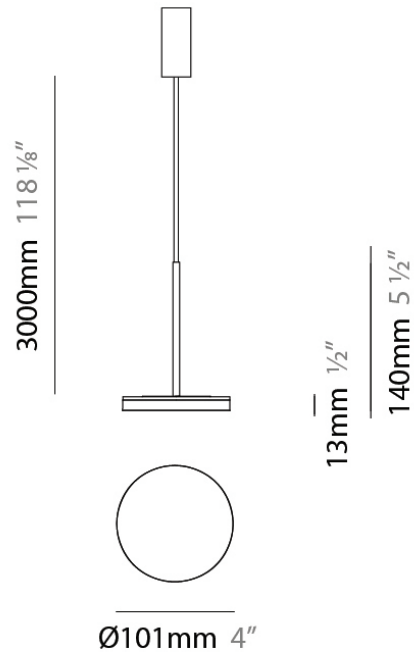

BELLA SUSPENSION

D81668R9-BLK

PROJECT _____

TYPE _____

NOTES _____

QUANTITY _____

DATE _____

GENERAL

Series: Bella

Brand: Panzeri

Division: Design

Mounting Type: Suspension

Mounting Location: Ceiling

Subcategory: Pendant

PHYSICAL

Diameter (mm): 101

Diameter (in): 4

Height (mm): 13

Height (in): 1/2

Max. Overall Height (mm): 3013

Max. Overall Height (in): 118 7/8

Light Distribution: Indirect

Weight (kg): 0.54501

Weight (lbs): 1.2

Diffuser: Opal - Acrylic

Fixture Material: Aluminum Die Cast

ELECTRICAL

Lamp Type: LED

Input Wattage (W): 6.5

Dimming: Non-Dimmable

Driver Included: Yes

Driver Location: Integrated

Driver Type: Constant Voltage - Universal

Driver Class: Class 2

Input Voltage (V): 120

LED

Color Temperature (°K): 2700

Max. Delivered Lumen (lm): 388

CRI: >90 CRI

OPTICAL

RATINGS AND CERTIFICATIONS

Certified By: CSA Certified to UL and CSA Standards

IP rating: IP40