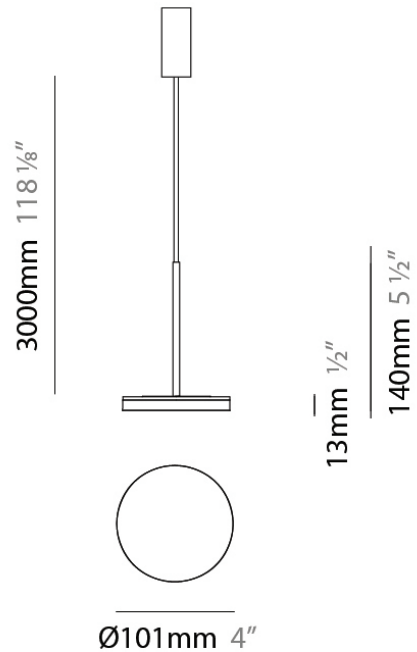

BELLA SUSPENSION

D81668-TIM

PROJECT
TYPE
NOTES
QUANTITY
DATE

GENERAL

Series: Bella
Brand: Panzeri
Division: Design
Mounting Type: Suspension
Mounting Location: Ceiling
Subcategory: Pendant

PHYSICAL

Diameter (mm): 101
Diameter (in): 4
Height (mm): 13
Height (in): 1/2
Max. Overall Height (mm): 3013
Max. Overall Height (in): 118 7/8
Light Distribution: Indirect
Weight (kg): 0.54501
Weight (lbs): 1.2
Diffuser: Opal - Acrylic
Fixture Material: Aluminum Die Cast
Cable Details: 3000mm / 118 1/8" Cable

ELECTRICAL

Lamp Type: LED
Input Wattage (W): 6.5
Driver Location: Integrated
Input Voltage (V): 120

LED

Number of LEDs: 1
Color Temperature (°K): 2700
Max. Delivered Lumen (lm): 388
Nominal Lumen (lm): 460
CRI: >80 CRI

OPTICAL

RATINGS AND CERTIFICATIONS

Certified By: CSA Certified to UL and CSA Standards
IP rating: IP40